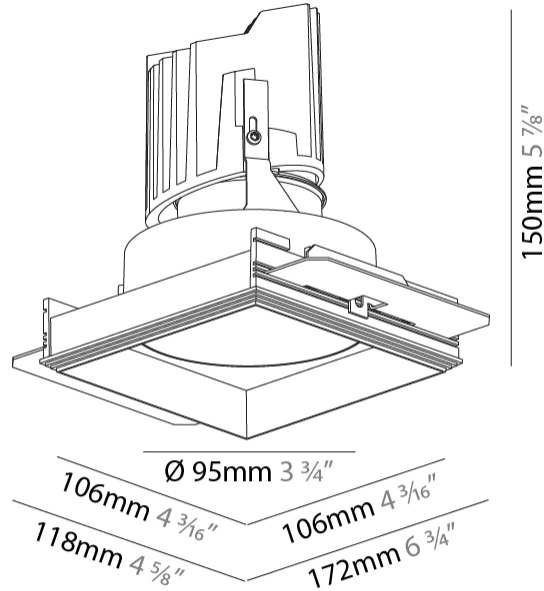

GENERAL

Series: Bioniq
Subseries: Bioniq Square Deep
Brand: Prolicht
Division: Architectural
Mounting Type: Trimless
Mounting Location: Ceiling
Subcategory: Downlight

PHYSICAL

Diameter (mm): 95
Diameter (in): 3 3/4
Length (mm): 106
Length (in): 4 3/16
Width (mm): 106
Width (in): 4 3/16
Height (mm): 150
Height (in): 5 7/8
Ceiling Thickness (mm): 10 / 12.5 / 15 / 25
Ceiling Thickness (in): 3/8 or 1/2 or 9/16 or 1
Min. Recessing Depth (mm): 170
Min. Recessing Depth (in): 6 11/16
Light Distribution: Downlight
Weight (kg): 0.688
Weight (lbs): 1.52

Fixture Finish: SSR / BKV / CWI / CRY / HAB / UFT / ITA / RUA / FTG / MYG / LOD / PUS / FRO / FUP / KIA / POP / BLS / SPG / MEY / GOH / GUM / CHC / COM / ABZ / JAG / OBR / MOS / ROR

Fixture Material: Aluminum Die Cast
Cut-out Measurements: 120mm / 4 3/4" x 120mm / 4 3/4"
Upon Request: Unique Ceiling Thickness

ELECTRICAL

Lamp Type: LED (Zhaga Standard)
Input Wattage (W): 16.5
Total Output Wattage (W): 14.7
Dimming: Dali Dimming
Driver Included: No
Driver Location: Recessed Housing
Driver Type: Constant Current - 120Vac
Driver Class: Class 2
Housing: See Components
Input Voltage (V): 120
Constant Current (MA): 350

LED

Number of LEDs: 1
Color Temperature (°K): Warm Dim
Max. Delivered Lumen (lm): 770
Nominal Lumen (lm): 1140
CRI: >90 CRI
Lamp Life (hrs): 50000
Upon Request: RGB-W Tunable White Special Color Temperature
Special LED

OPTICAL

Reflector: 20 / 40 / 60
Upon Request: Special Beam Angles

RATINGS AND CERTIFICATIONS

Certified By: Certified for North American Standards
In a constant effort to supply the best product, we reserve the right to change specifications or materials without notice. The most recent specification sheets are found at zaneen.com